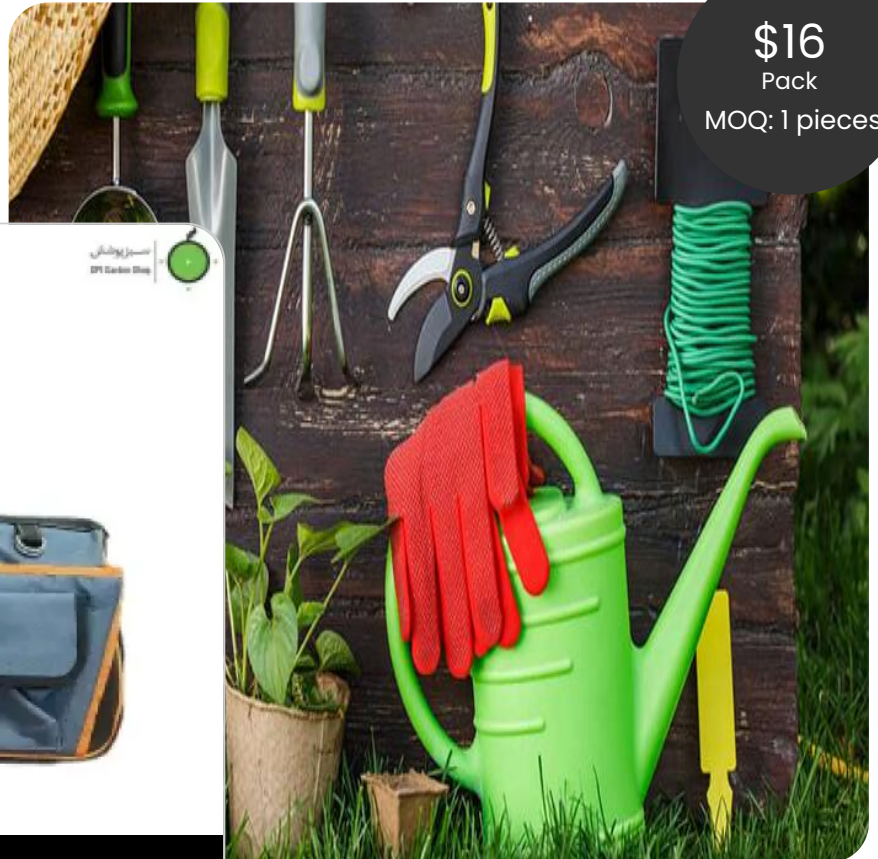

40cm Light Tool Bag LB-040 – Durable E...

Min. order: 1 pieces

\$10
Pack
MOQ: 1 pieces

Request for Quotation

Light Tool Bag Durable, Waterproof, Wa...

Min. order: 1 pieces

\$28
Pack
MOQ: 1 pieces

Request for Quotation

Categories : **Luggage & Bags**

50cm Light Tool Bag LB-050 | Durable Tool Storage for Bulk Export

- 50cm Light Tool Bag – Model LB-050 is a durable and export-ready tool storage solution designed for industrial, agricultural, construction, and maintenance professionals.
- Featuring a new and special design with high-quality fittings, it offers long-lasting performance and reliable us...